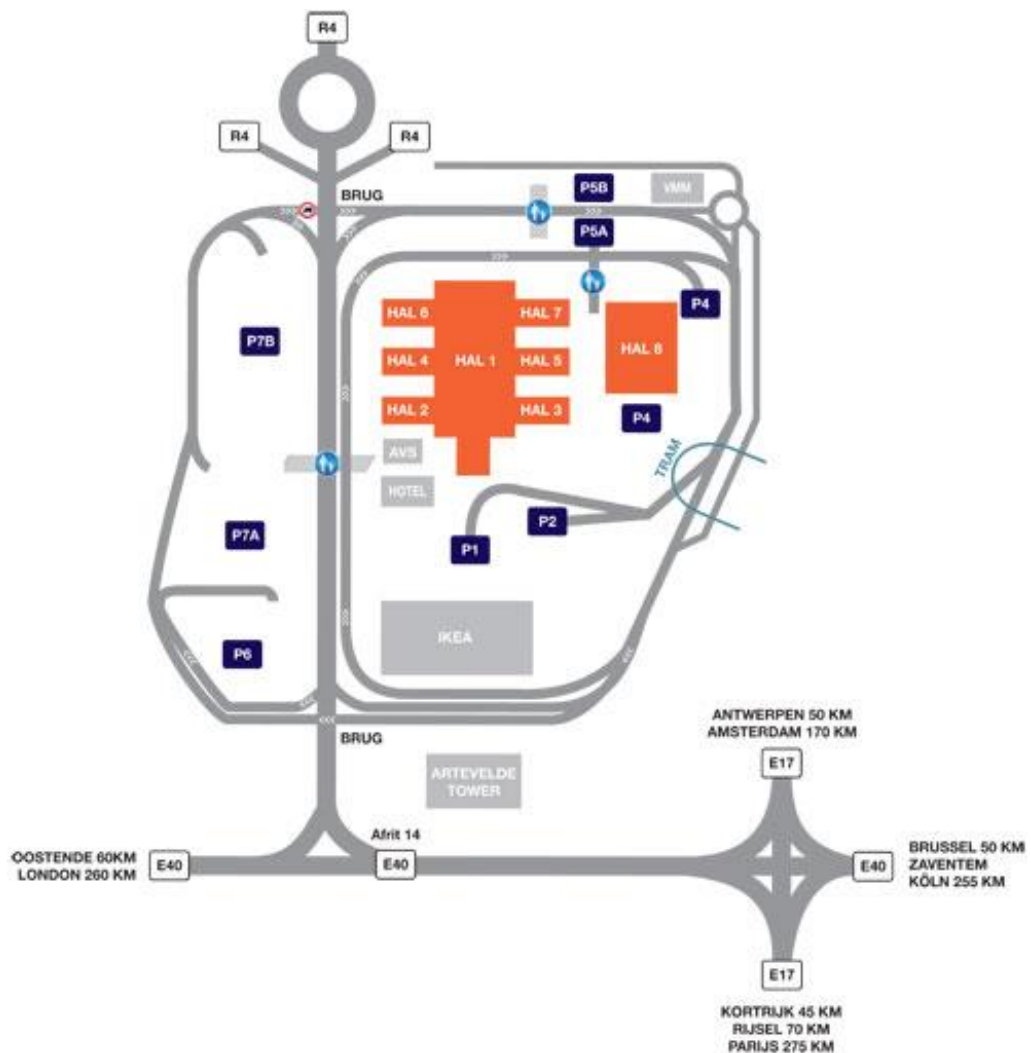

European fair for window, door, sunprotection, entrance and façade technology

When: Wednesday 17 January 2018: 9.30 am – 6.30 pm
Thursday 18 January 2018: 9.30 am – **8.00 pm !**
Friday 19 January 2018: 9.30 am – 6.30 pm

Where: Flanders Expo (Hall 1, 4, 6)
Maaltekouter 1
BE-9051 Ghent (Belgium)
T. +32 (0)9 241 92 11
www.artexis.com

Organisation: LIMACO N.V.
Maaltebruggestraat 300
B-9000 Ghent (Belgium)
T. +32 (0)9 245 06 46
info@polyclose.be

Have a good trip !