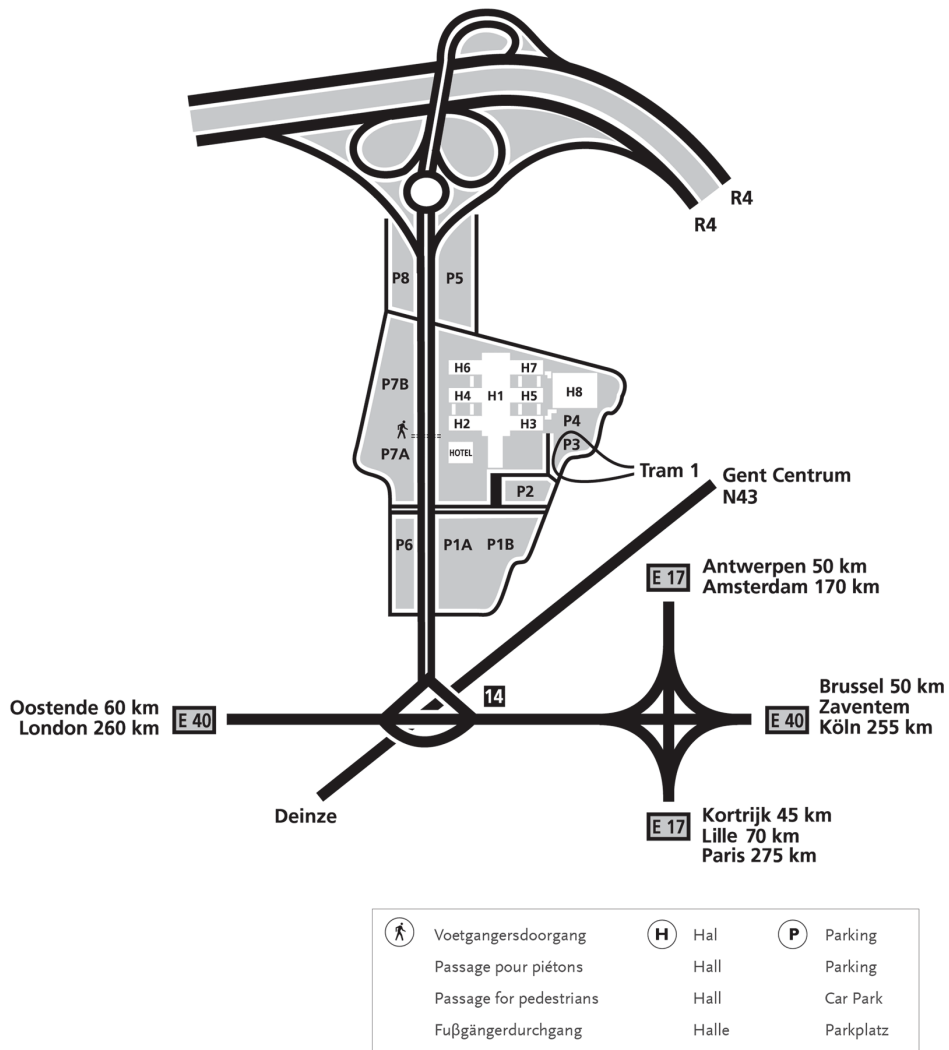

Press: Marja Nieuwveld

Free parking for the press
 only on production of a press card on the VIP car park 2.
 Have a good trip!