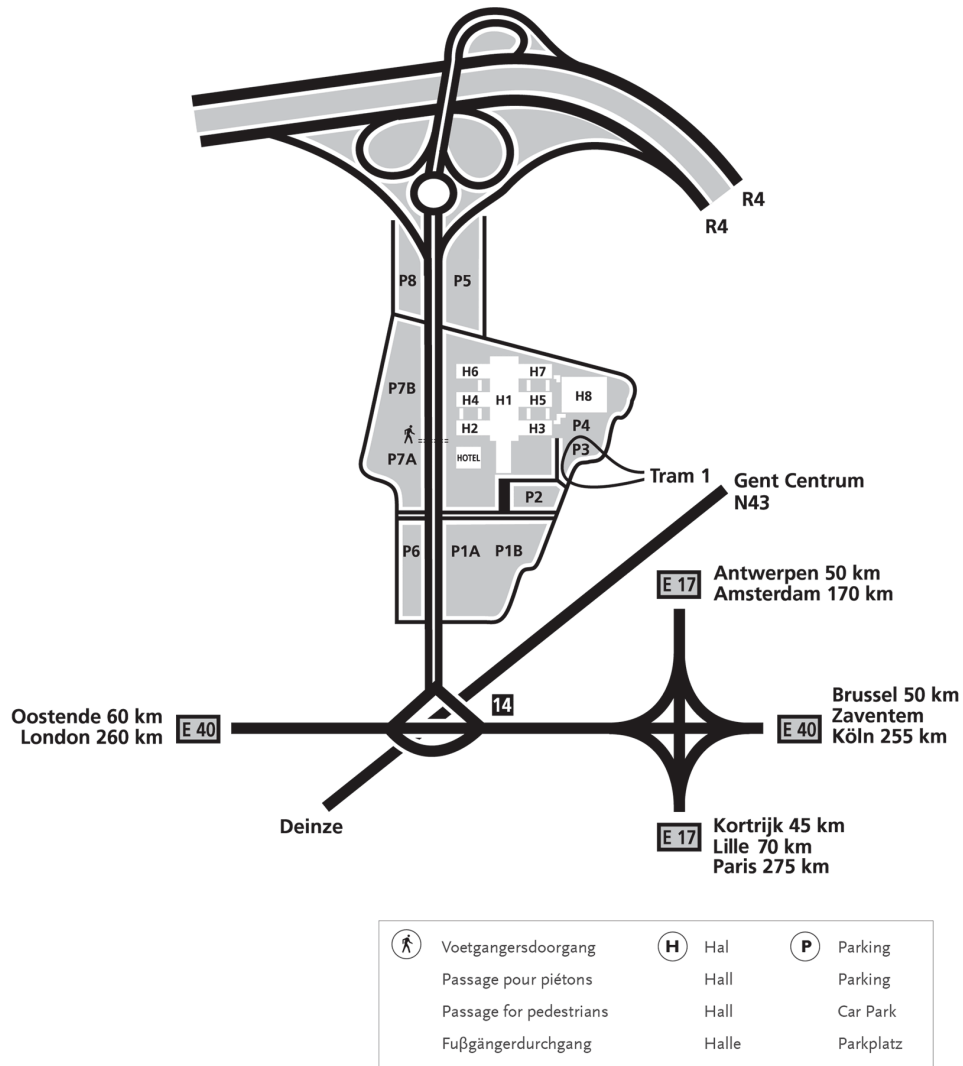

European fair for window, door, sunprotection, entrance and façade technology

When: Thursday 14 January 2010, 09:30 – 18:30
Friday 15 January 2010, 09:30 – 20:00 !
Saturday 16 January 2010, 09:30 – 17:00

Where: Flanders Expo (hall 1, 4, 6)
Maaltekouter 1
B – 9051 Ghent / Belgium
T. 0032 – 9 – 241 92 11

Organization: Limaco N.V.
Dhr. Guy Martens
Maaltebruggestraat 300
B – 9000 Ghent Belgium
T. 0032 – (0)9 - 245 06 46
F. 0032 – (0)9 - 385 77 18

Press: Marja Nieuwveld

Have a good trip!