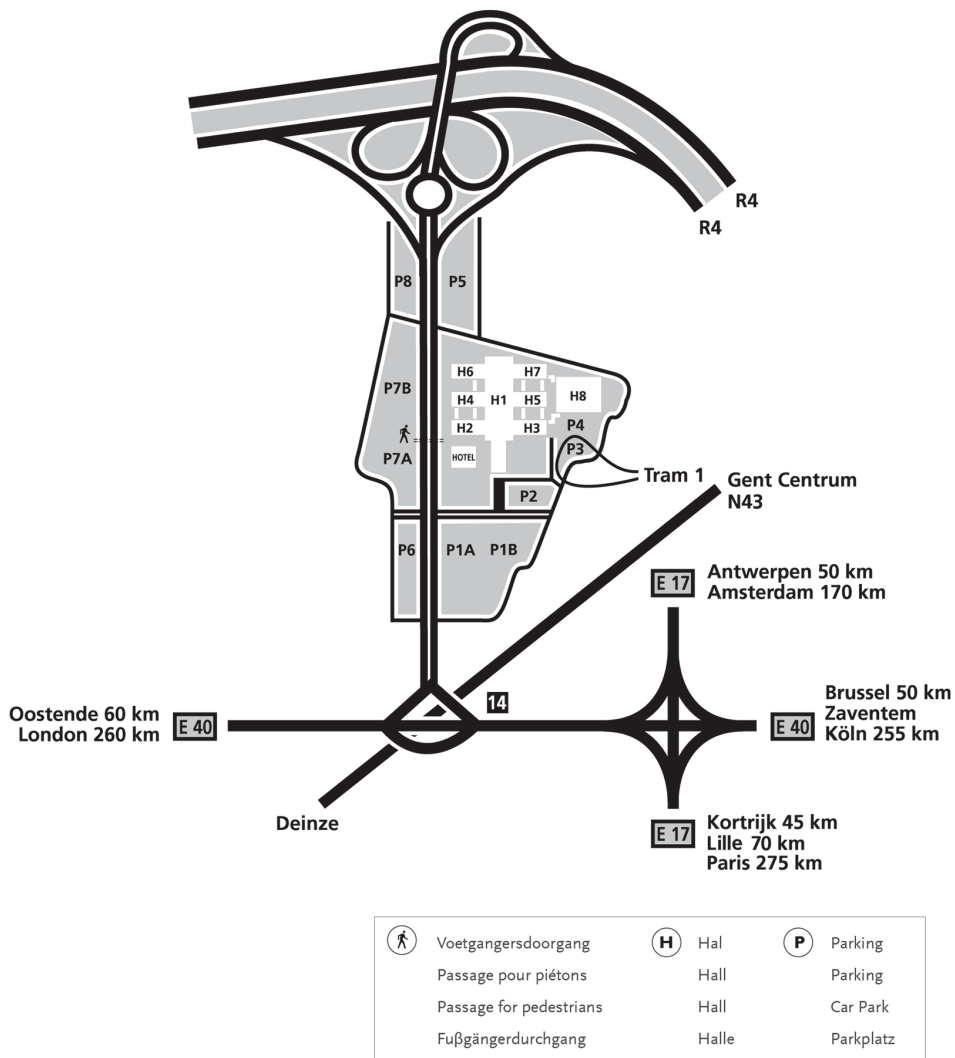

Where: Flanders Expo (hall 1, 4, 6)
 Maaltekouter 1
 B – 9051 Ghent / Belgium
 T. 0032 – 9 – 241 92 11

Have a good trip!